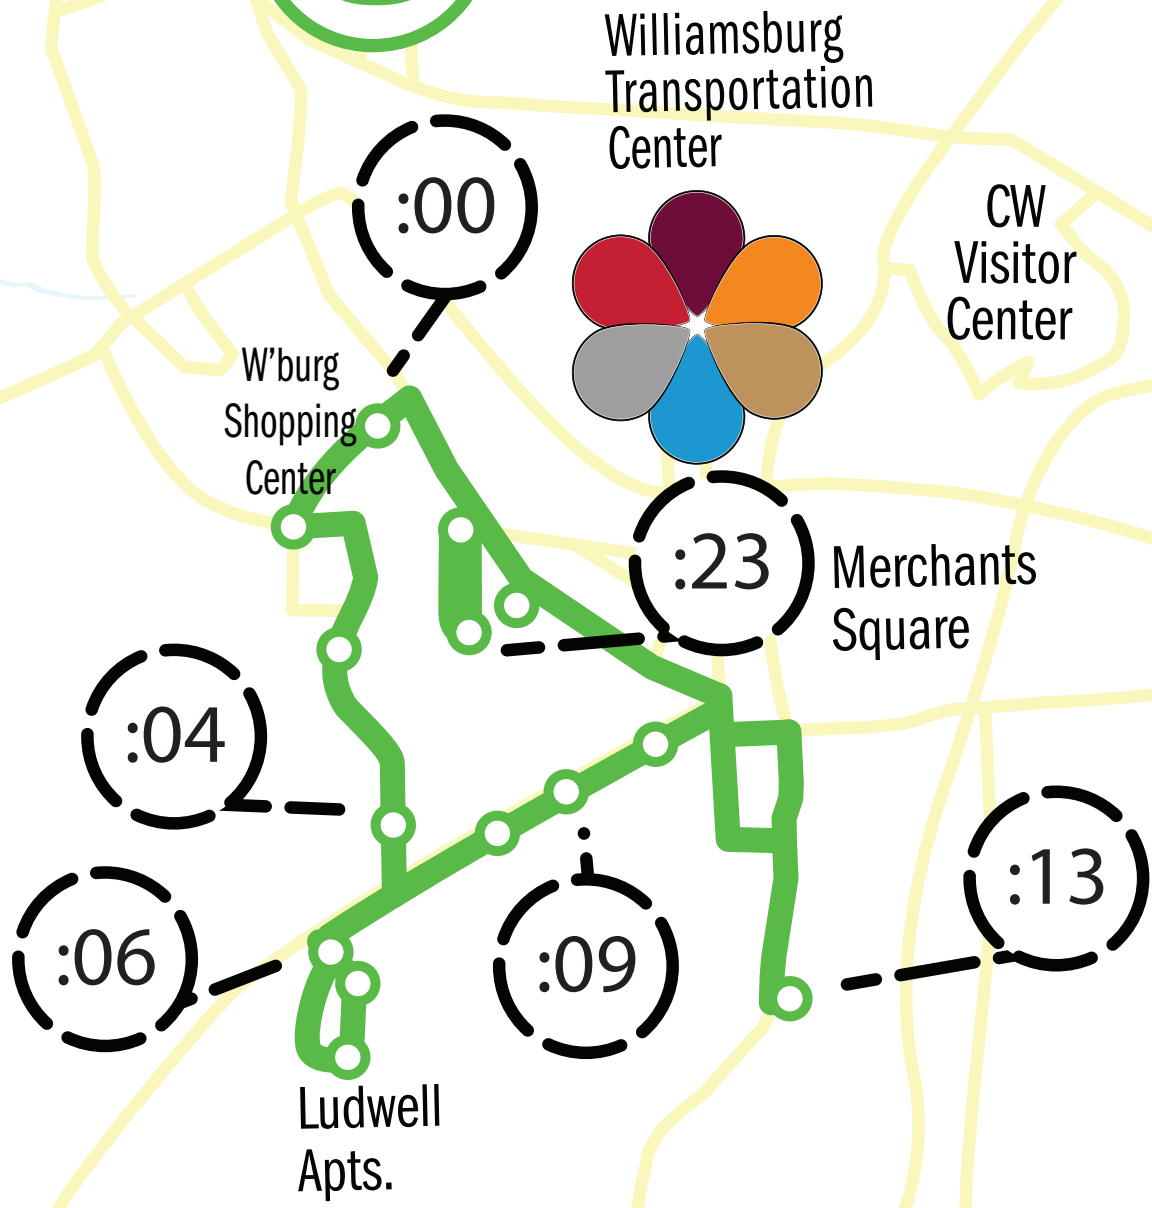

# 8

# William & Mary

- :00** 1800, Brooks St. (at Richmond Hall)  
1080, Compton Dr. (Kaplan Arena)  
1081, Ukrop Way (at Commons Dining)
- :04** 1082, Ukrop Way (at WM Parking Deck)
- :06** 1083, Rolfe Rd. (at WM Ludwell 1)  
1084, Rolfe Rd. (at WM Ludwell 2)  
1085, Rolfe Rd. (at WM Ludwell 3)  
1086 Jamestown Rd. (at Indian Springs Rd.)
- :09** 1087, Jamestown Rd. (at Cary St.)  
1088, Jamestown Rd. (at Taliaferro Hall)
- :13** 1089 S Henry St. (at WM Law School)  
1094 Richmond Rd. (at WAWA)
- :23** 1091 College Terrace (at Zable Stadium)  
1002, Richmond Rd. (at One Tribe Place)
- :30** 1800, Brooks St. (at Richmond Hall)

Williamsburg Transportation Center

CW Visitor Center

W'burg Shopping Center

Merchants Square

Ludwell Apts.

:00

:23

:04

:06

:09

:13