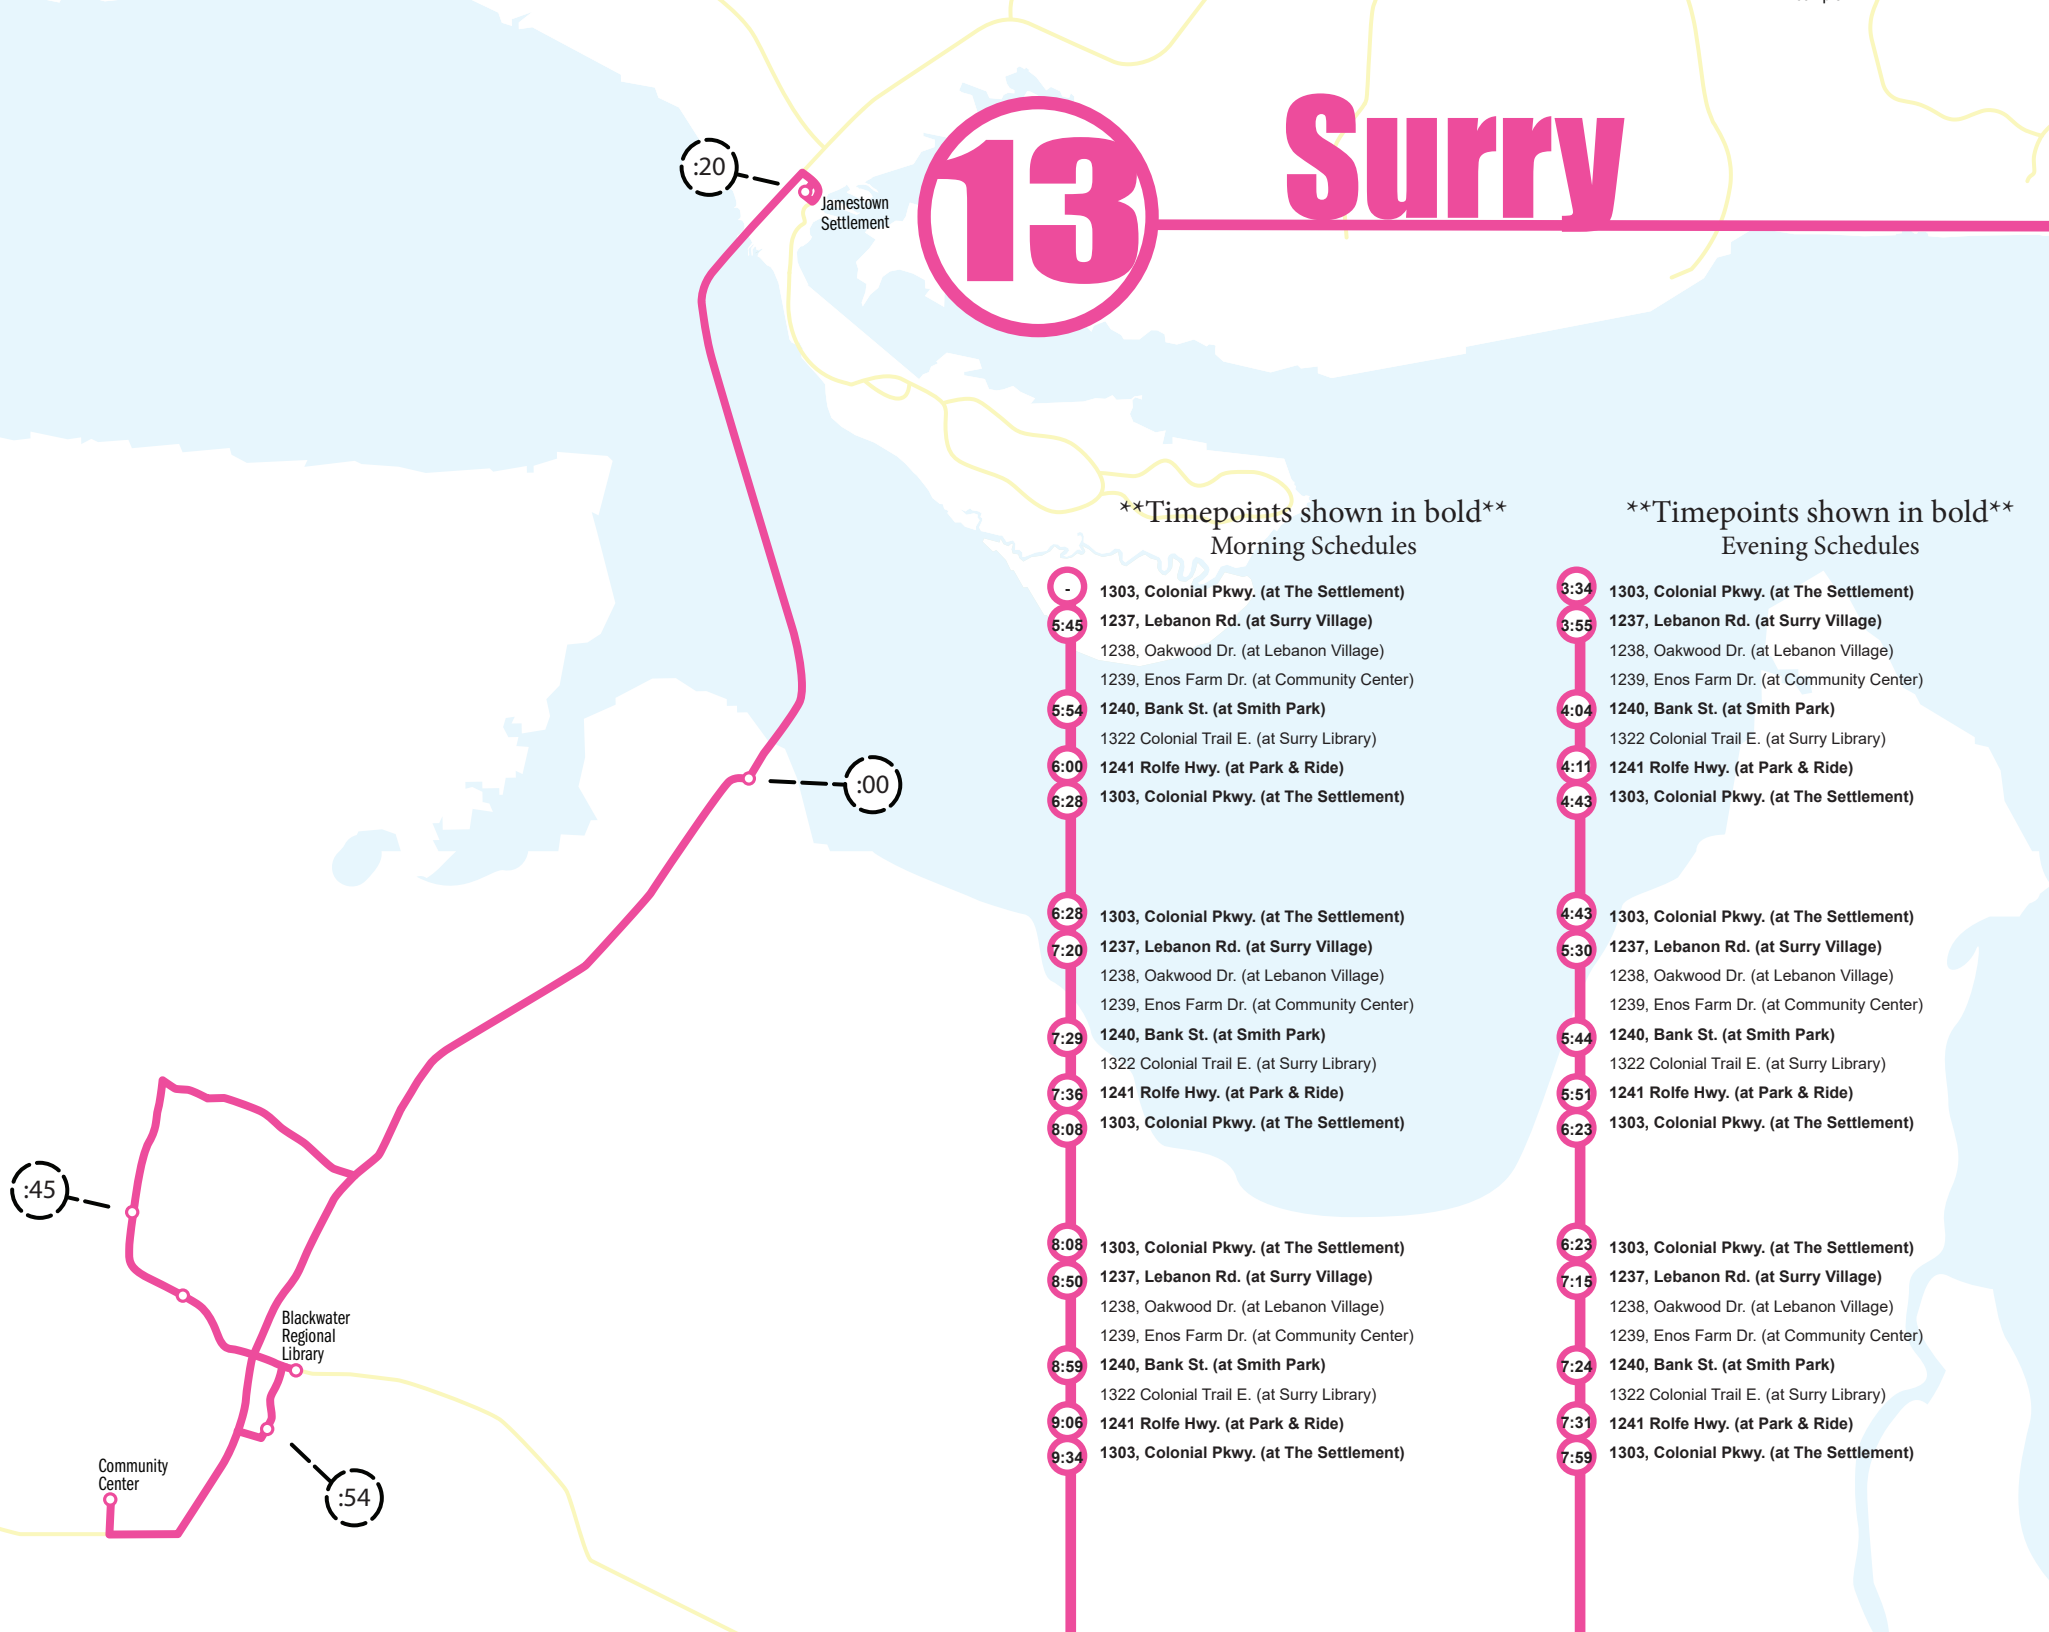

13

Surry

Timepoints shown in bold
Morning Schedules

- 1303, Colonial Pkwy. (at The Settlement)
- **5:45** 1237, Lebanon Rd. (at Surry Village)
- 1238, Oakwood Dr. (at Lebanon Village)
- 1239, Enos Farm Dr. (at Community Center)
- **5:54** 1240, Bank St. (at Smith Park)
- 1322 Colonial Trail E. (at Surry Library)
- **6:00** 1241 Rolfe Hwy. (at Park & Ride)
- **6:28** 1303, Colonial Pkwy. (at The Settlement)
- **6:28** 1303, Colonial Pkwy. (at The Settlement)
- **7:20** 1237, Lebanon Rd. (at Surry Village)
- 1238, Oakwood Dr. (at Lebanon Village)
- 1239, Enos Farm Dr. (at Community Center)
- **7:29** 1240, Bank St. (at Smith Park)
- 1322 Colonial Trail E. (at Surry Library)
- **7:36** 1241 Rolfe Hwy. (at Park & Ride)
- **8:08** 1303, Colonial Pkwy. (at The Settlement)
- **8:08** 1303, Colonial Pkwy. (at The Settlement)
- **8:50** 1237, Lebanon Rd. (at Surry Village)
- 1238, Oakwood Dr. (at Lebanon Village)
- 1239, Enos Farm Dr. (at Community Center)
- **8:59** 1240, Bank St. (at Smith Park)
- 1322 Colonial Trail E. (at Surry Library)
- **9:06** 1241 Rolfe Hwy. (at Park & Ride)
- **9:34** 1303, Colonial Pkwy. (at The Settlement)

Timepoints shown in bold
Evening Schedules

- **3:34** 1303, Colonial Pkwy. (at The Settlement)
- **3:55** 1237, Lebanon Rd. (at Surry Village)
- 1238, Oakwood Dr. (at Lebanon Village)
- 1239, Enos Farm Dr. (at Community Center)
- **4:04** 1240, Bank St. (at Smith Park)
- 1322 Colonial Trail E. (at Surry Library)
- **4:11** 1241 Rolfe Hwy. (at Park & Ride)
- **4:43** 1303, Colonial Pkwy. (at The Settlement)
- **4:43** 1303, Colonial Pkwy. (at The Settlement)
- **5:30** 1237, Lebanon Rd. (at Surry Village)
- 1238, Oakwood Dr. (at Lebanon Village)
- 1239, Enos Farm Dr. (at Community Center)
- **5:44** 1240, Bank St. (at Smith Park)
- 1322 Colonial Trail E. (at Surry Library)
- **5:51** 1241 Rolfe Hwy. (at Park & Ride)
- **6:23** 1303, Colonial Pkwy. (at The Settlement)
- **6:23** 1303, Colonial Pkwy. (at The Settlement)
- **7:15** 1237, Lebanon Rd. (at Surry Village)
- 1238, Oakwood Dr. (at Lebanon Village)
- 1239, Enos Farm Dr. (at Community Center)
- **7:24** 1240, Bank St. (at Smith Park)
- 1322 Colonial Trail E. (at Surry Library)
- **7:31** 1241 Rolfe Hwy. (at Park & Ride)
- **7:59** 1303, Colonial Pkwy. (at The Settlement)