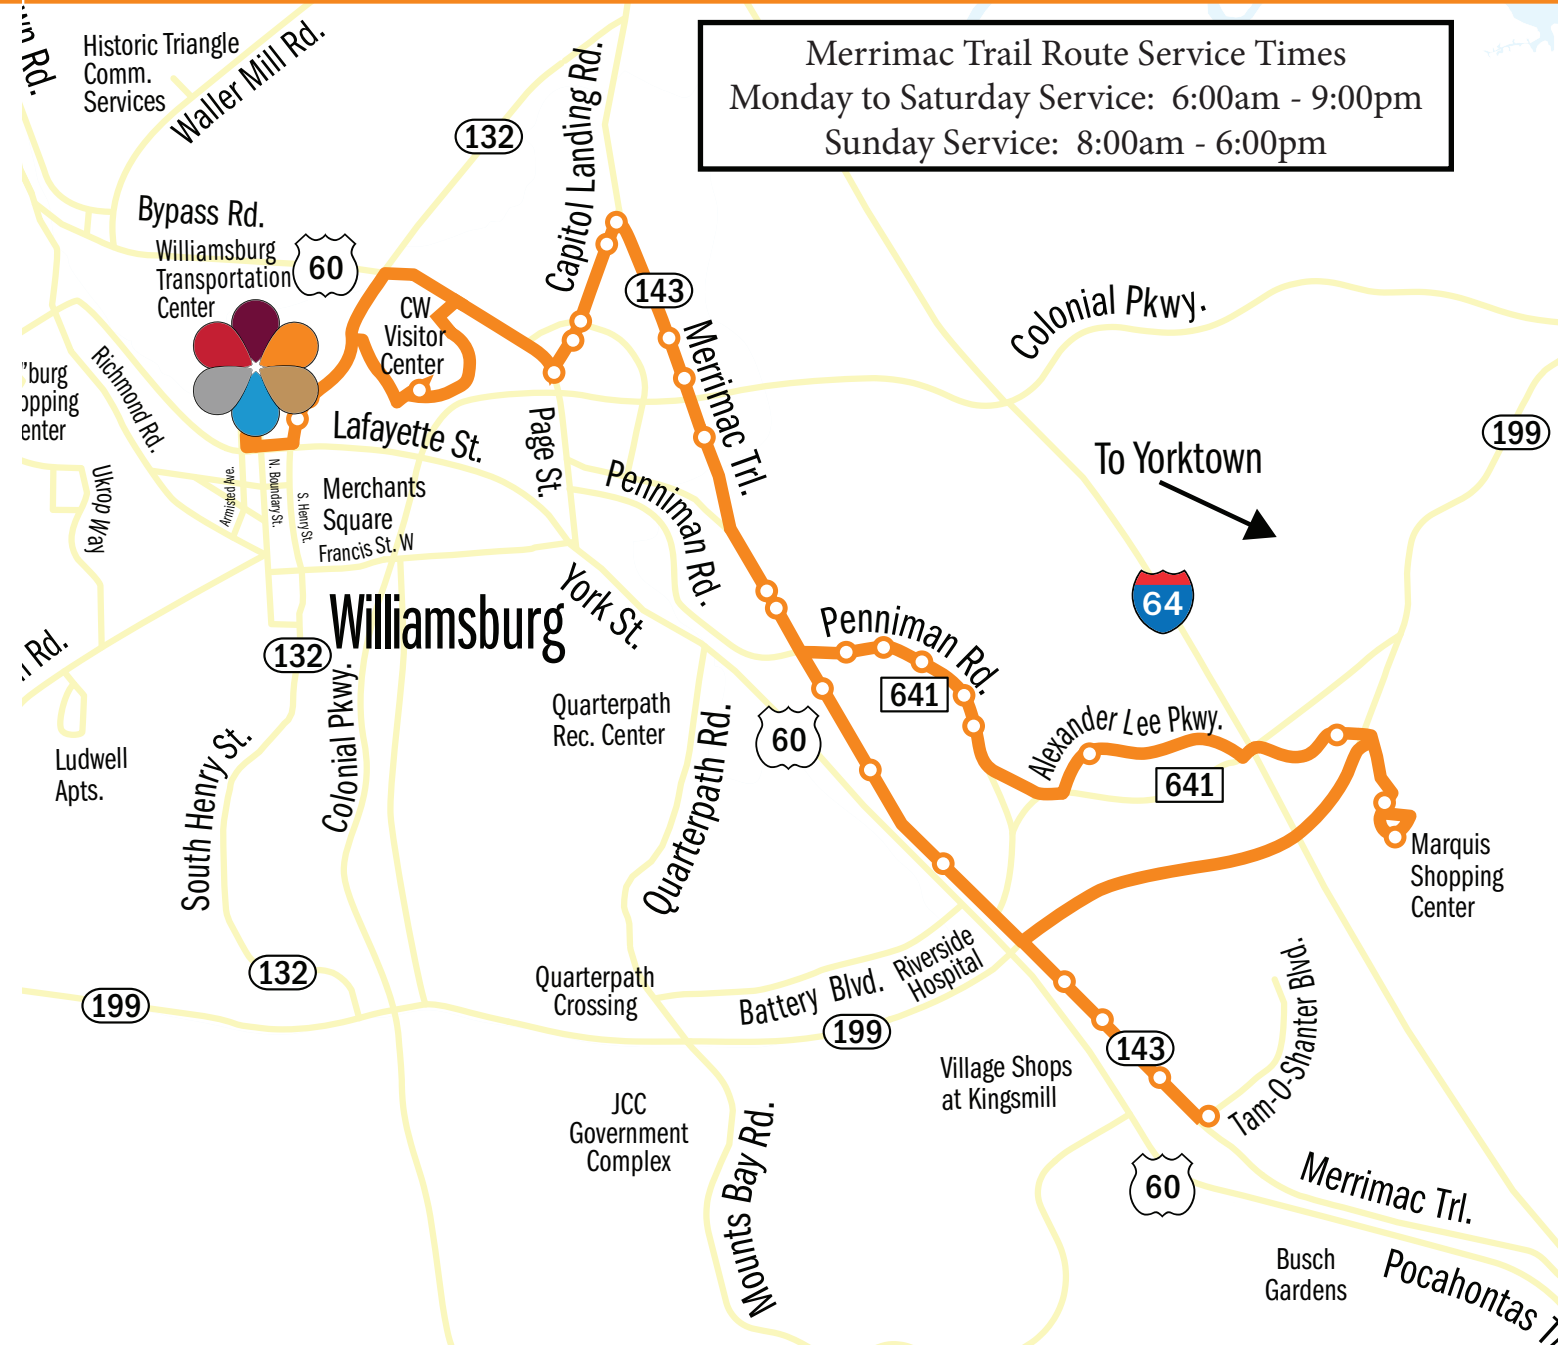

# Merrimac TRAIL

1000, at Williamsburg TC	1290, at CW Visitor Center	1097, at Capitol Center	1102, at CVS	1107, at 7-Eleven	1110, at Target	1114, at Peoples Place	1119, at Shorty's Diner
6:00	6:05	6:12	6:19	6:25	6:30	6:35	6:42
6:30	6:35	6:42	6:49	6:55	7:00	7:05	7:12
7:00	7:05	7:12	7:19	7:25	7:30	7:35	7:42
7:30	7:35	7:42	7:49	7:55	8:00	8:05	8:12
8:00	8:05	8:12	8:19	8:25	8:30	8:35	8:42
8:30	8:35	8:42	8:49	8:55	9:00	9:05	9:12
9:00	9:05	9:12	9:19	9:25	9:30	9:35	9:42
10:00	10:05	10:12	10:19	10:25	10:30	10:35	10:42
11:00	11:05	11:12	11:19	11:25	11:30	11:35	11:42
12:00	12:05	12:12	12:19	12:25	12:30	12:35	12:42
1:00	1:05	1:12	1:19	1:25	1:30	1:35	1:42
2:00	2:05	2:12	2:19	2:25	2:30	2:35	2:42
3:00	3:05	3:12	3:19	3:25	3:30	3:35	3:42
3:30	3:35	3:42	3:49	3:55	4:00	4:05	4:12
4:00	4:05	4:12	4:19	4:25	4:30	4:35	4:42
4:30	4:35	4:42	4:49	4:55	5:00	5:05	5:12
5:00	5:05	5:12	5:19	5:25	5:30	5:35	5:42
5:30	5:35	5:42	5:49	5:55	6:00	6:05	6:12
6:00	6:05	6:12	6:19	6:25	6:30	6:35	6:42
7:00	7:05	7:12	7:19	7:25	7:30	7:35	7:42
8:00	8:05	8:12	8:19	8:25	8:30	8:35	8:42

Merrimac Trail Route Service Times  
 Monday to Saturday Service: 6:00am - 9:00pm  
 Sunday Service: 8:00am - 6:00pm

To Yorktown