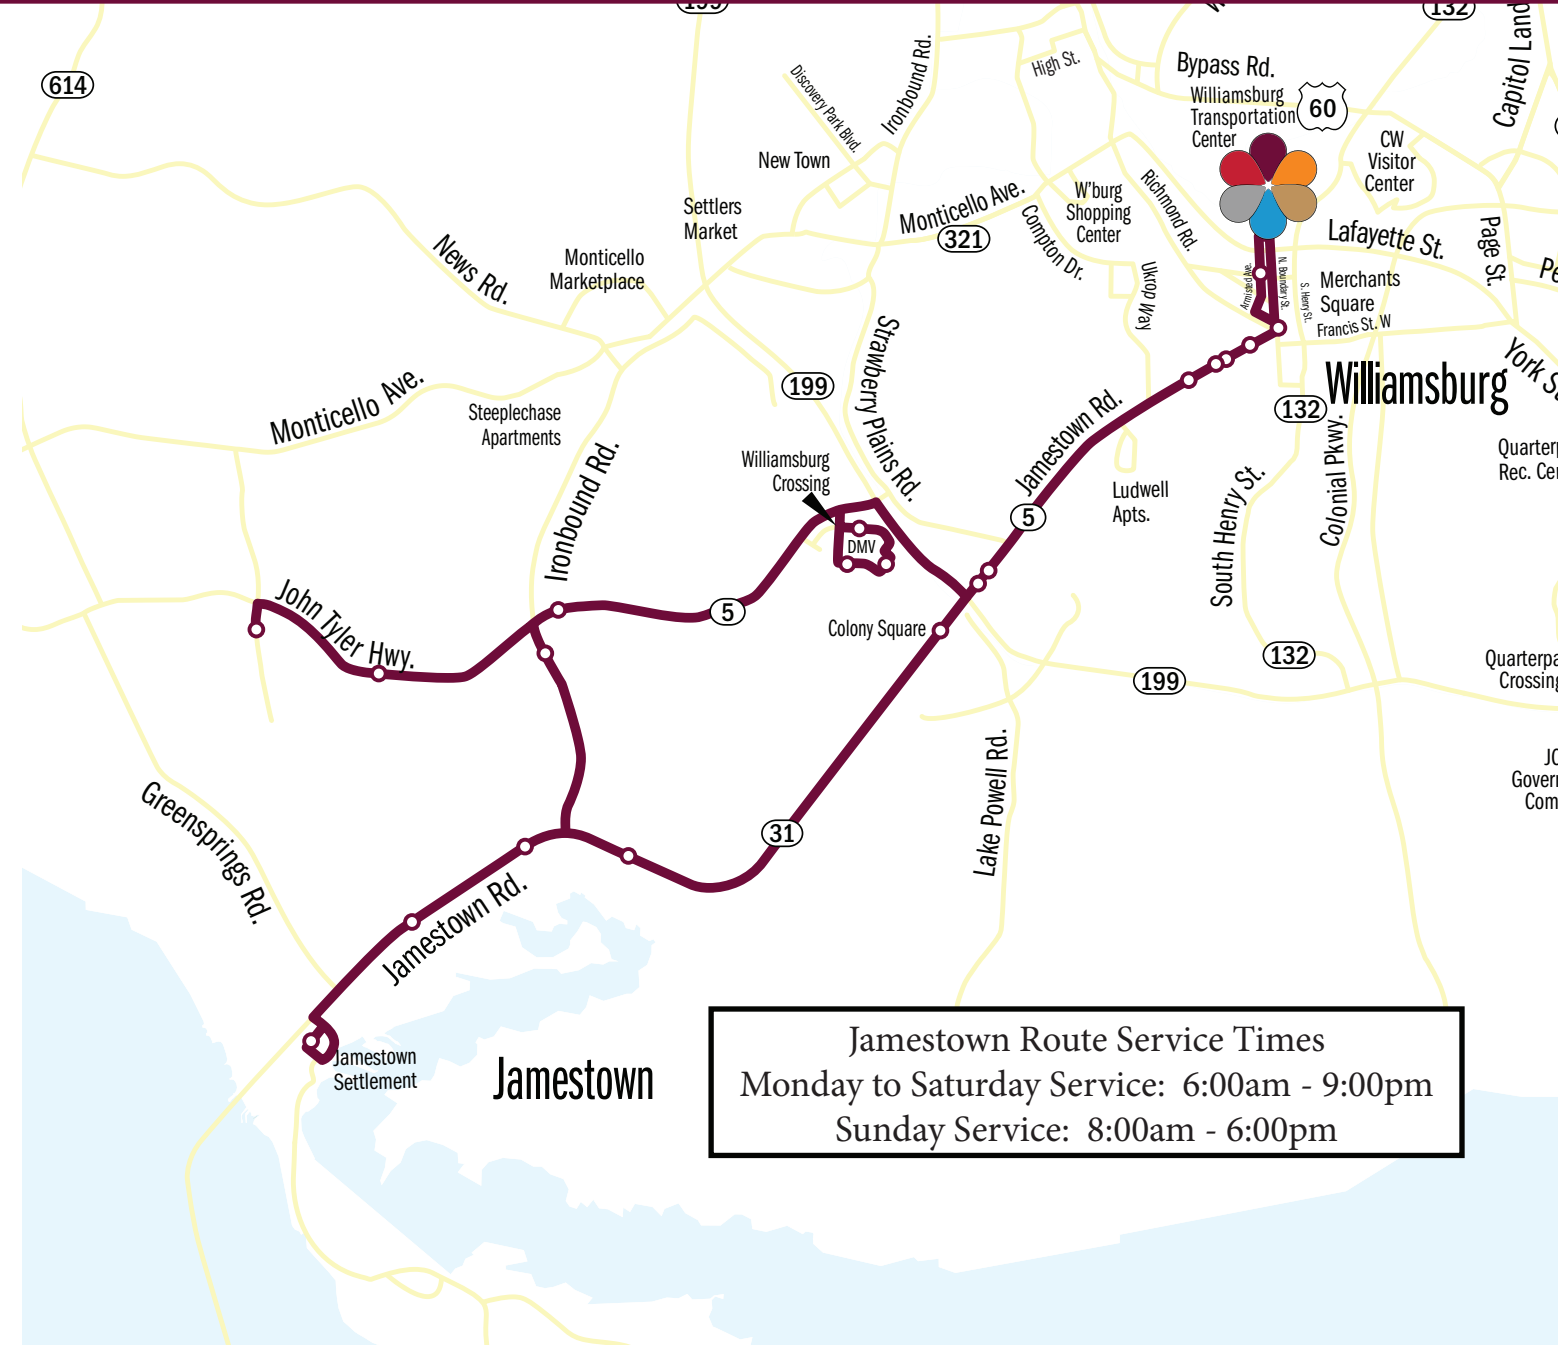

Jamestown 6

1000, at Williamsburg TC	1087, at Cary St.	1297, at Lemon Hall	1231, at Food Lion	1299, at Ironbound Rd.	1303, at The Settlement	1235, at Farm Fresh	1308, at Eagles Way	1234, at Village Green
6:00	6:02	6:04	6:09	6:19	6:26	6:31	6:36	6:50
7:00	7:02	7:04	7:09	7:19	7:26	7:31	7:36	7:50
8:00	8:02	8:04	8:09	8:19	8:26	8:31	8:36	8:50
9:00	9:02	9:04	9:09	9:19	9:26	9:31	9:36	9:50
10:00	10:02	10:04	10:09	10:19	10:26	10:31	10:36	10:50
11:00	11:02	11:04	11:09	11:19	11:26	11:31	11:36	11:50
12:00	12:02	12:04	12:09	12:19	12:26	12:31	12:36	12:50
1:00	1:02	1:04	1:09	1:19	1:26	1:31	1:36	1:50
2:00	2:02	2:04	2:09	2:19	2:26	2:31	2:36	2:50
3:00	3:02	3:04	3:09	3:19	3:26	3:31	3:36	3:50
4:00	4:02	4:04	4:09	4:19	4:26	4:31	4:36	4:50
5:00	5:02	5:04	5:09	5:19	5:26	5:31	5:36	5:50
6:00	6:02	6:04	6:09	6:19	6:26	6:31	6:36	6:50
7:00	7:02	7:04	7:09	7:19	7:26	7:31	7:36	7:50
8:00	8:02	8:04	8:09	8:19	8:26	8:31	8:36	8:50

Jamestown Route Service Times
 Monday to Saturday Service: 6:00am - 9:00pm
 Sunday Service: 8:00am - 6:00pm